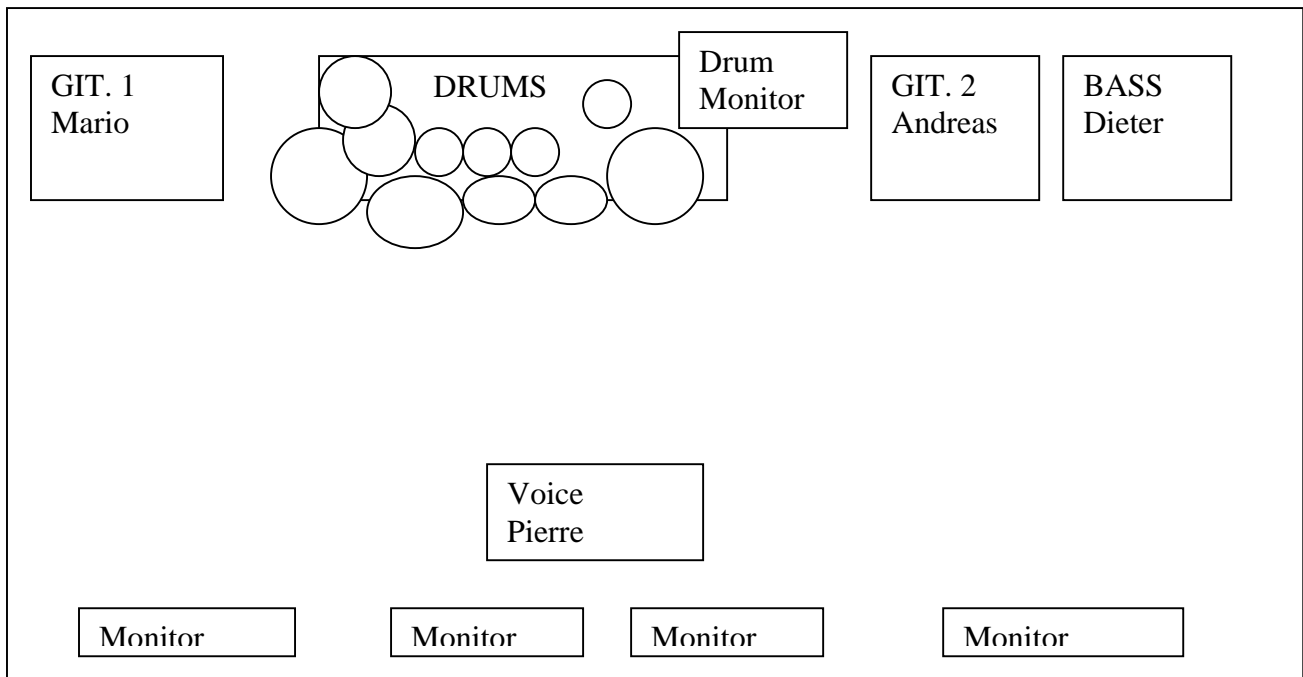

STAGEPLAN
- Technical Rider

EPITOME OF FRAIL

On Stage:

2x (4x12) Gitarren Box (crate)
1x (4x10) Bass Box (Trace Elliot)

Drums: 2 Basedrums
3x Hängetom
2x Floortom
8x Beckenständer
2 DI- BOXES for Trigger and a Stereo DI for a Laptop!!